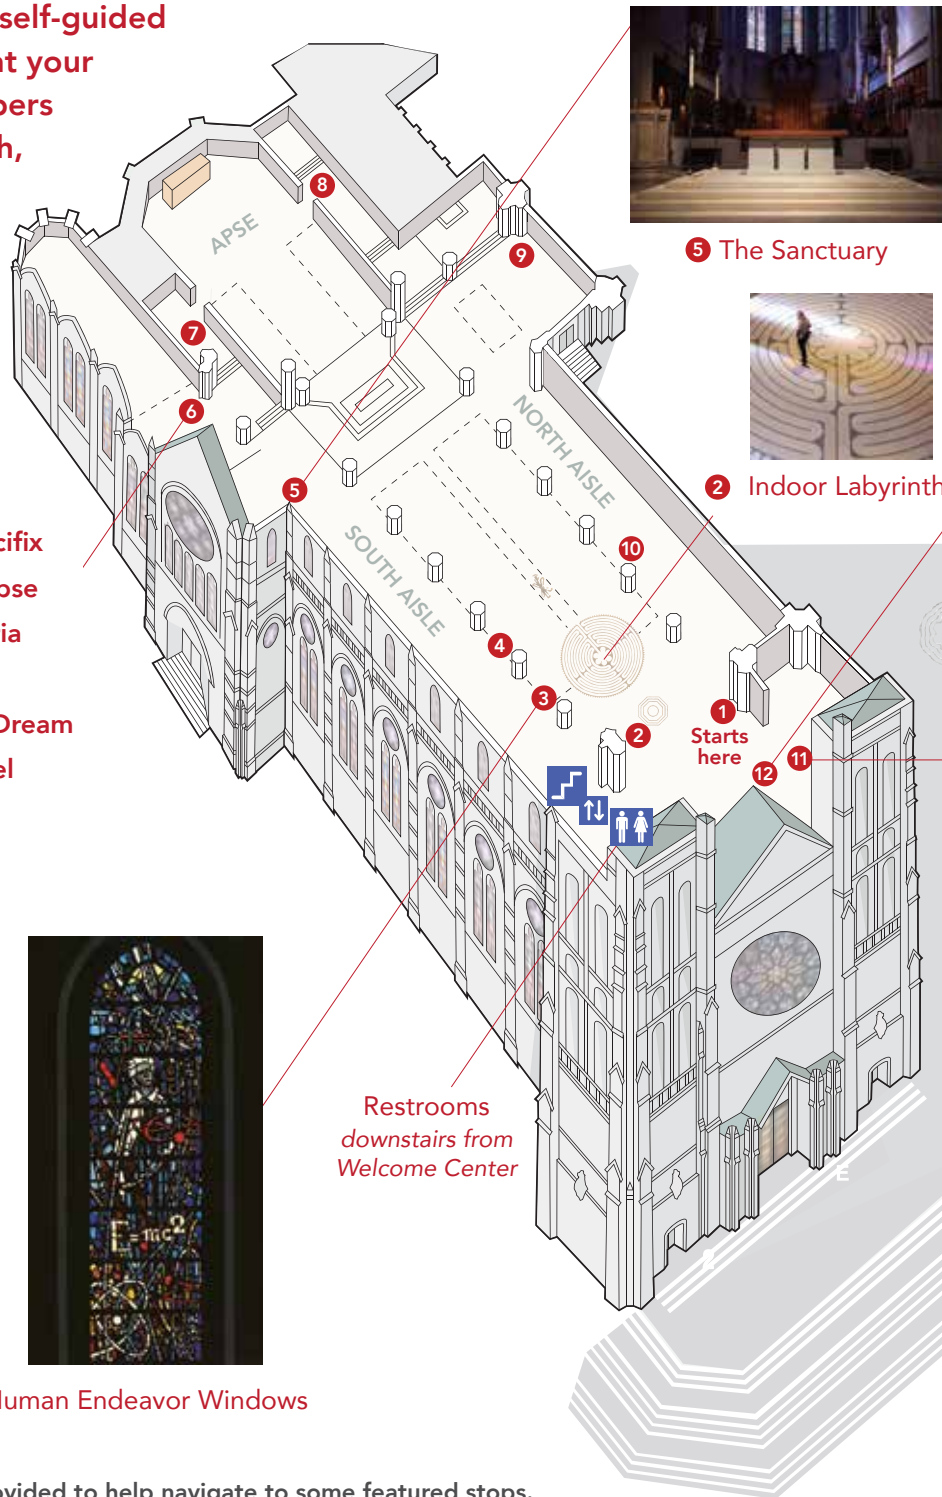

The exhibit consists of 12 self-guided stops and can be walked at your own pace. While the numbers offer you a suggested path, the tour may be enjoyed in any order.

1. Welcome
2. The Nave
3. Human Endeavor Windows
4. Grace Church, 1906 Mural
5. The Sanctuary
6. Chapel of Grace & Spanish Crucifix
7. Ansel Adams Photography & Apse
8. Jesus and the Woman of Samaria
9. The Gift Window & Crèche
10. Grace Chapel Mural & Jacob's Dream
11. AIDS Interfaith Memorial Chapel
12. Ghiberti Doors

6 Chapel of Grace

3 Human Endeavor Windows

5 The Sanctuary

2 Indoor Labyrinth

12 Ghiberti Doors
To view the doors you must exit the cathedral

11 AIDS Interfaith Memorial Chapel

Outdoor Labyrinth

Restrooms
downstairs from
Welcome Center

Touchpad reminders:

- Blue circles on the image open a content box 
- Buttons on the lower left open a content box 
- Use two fingers on feature image to enlarge
- Touch images in content box to enlarge

We look forward to seeing you again soon.

Parking, including disabled access, is available onsite. The California cable car and #1 bus stop nearby.

Grace Cathedral is a house of prayer for all people, without exception. All kinds of people walk through our doors every day, and all are welcome.